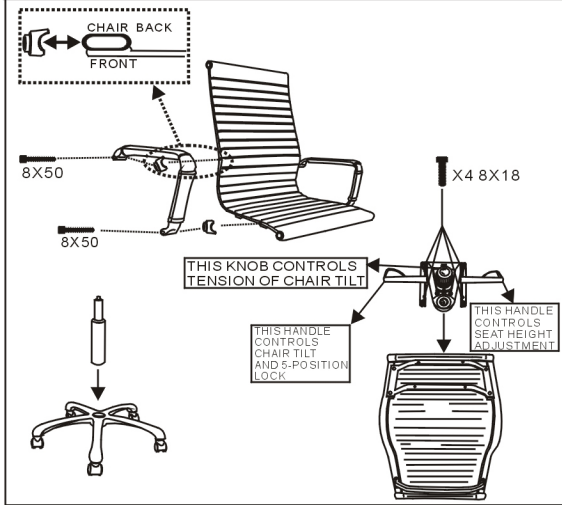

OE565H

<p>(1)</p> 	<p>(2)</p>  <p>X2</p>	<p>(3)</p> 	<p>(4)</p>  <p>X5</p>	<p>(5)</p> 	<p>(6)</p>  <p>X4 8X50</p> <p>X4 8X18</p> <p>M6 X4</p>
---	--	--	---	--	---

A

B

CHAIR CARE

- ***Clean regularly.
- ***Use leather cleaner where leather is applicable.
- ***Test on concealed area before proceeding

PLEASE NOTE

- ***This is a chair for one person to sit on. Do not stand on.
- ***The bolts may require tightening periodically.